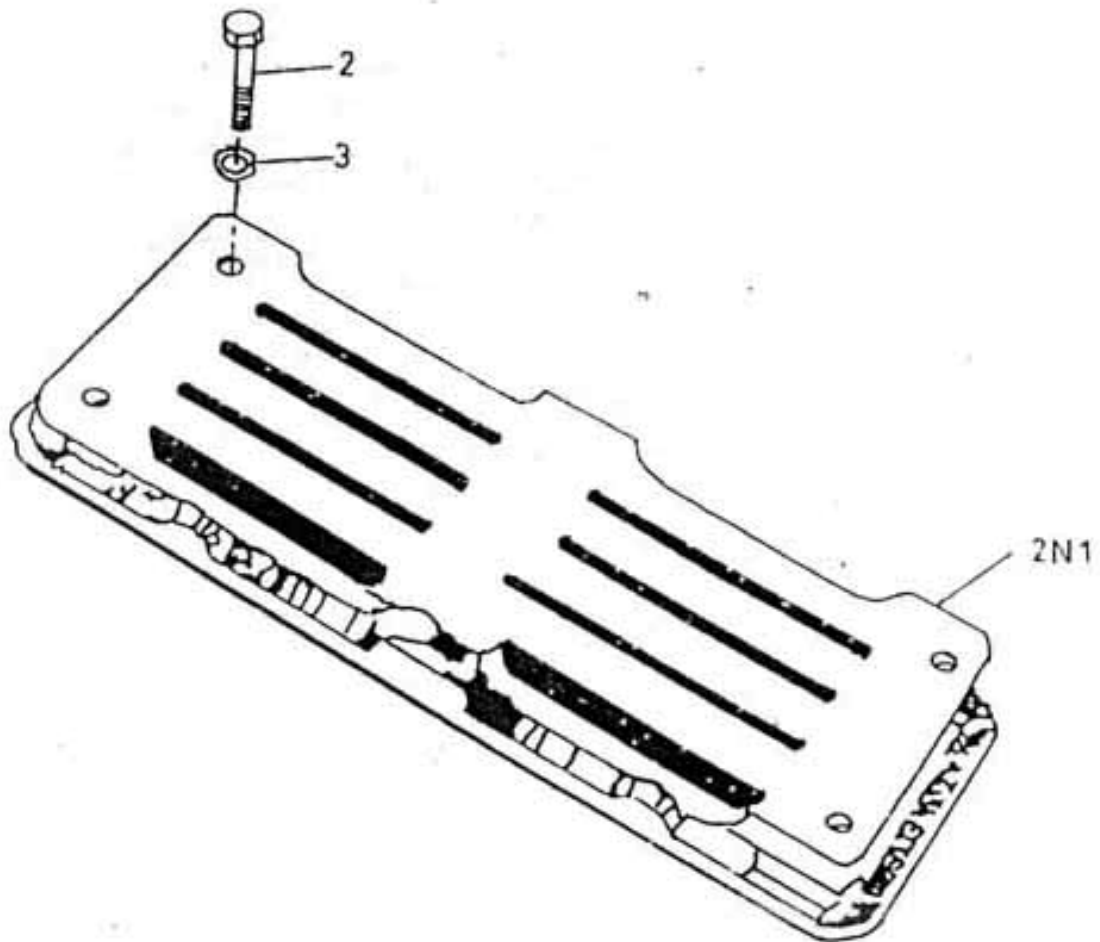

23. ASSEMBLY VALVE DISCHARGE - MODEL 7 x 5 LUB

All manufacturer's names, numbers, photos, product description and/or part numbers are used for reference purposes only & it is not implied that any part listed is the product of these manufacturers. Since Approvement are made from time to time, the illustration and specifications are subject to change without notice.

23. ASSEMBLY VALVE DISCHARGE - MODEL 7 x 5 LUB

No.	Description	Ref Part No.	QTY
–	Assembly Valve Discharge	37023041	–
2N1	– Valve Discharge	37020328	1
2	– Cap Screw Hex Head 1/4" X 1-1/4"	95434734	6
3	– Washer Lock 1/4"	95081873	6